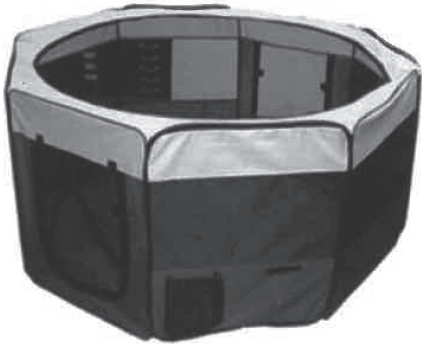

Fold away Intstructions

Warning: For safety, remove leash and collar before allowing pet to enter the playpen

1. Starting position

2. Fold the panel to the right of the elastic band inward. Be sure to keep the elastic band exposed. Panels should fold easily. Do not force as this can damage the frame.

3. Push inward from the center of the panel. Please note the flaps at the top and bottom need to be extended for panels to fold properly.

4. Begin to "accordion" fold each panel.

5. Begin to "accordion" fold each panel.

6. Once folded flat, wrap the elastic band around the folded playpen and then put in into carrying bag.