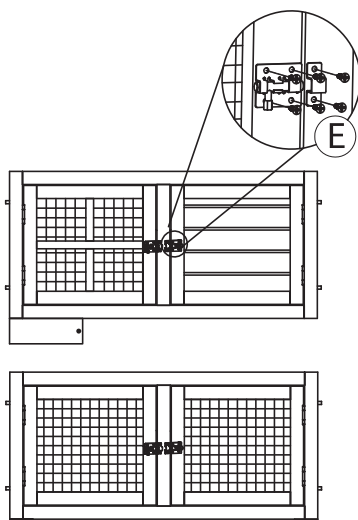

1 x Top and bottom front panel

1 x Top and bottom back panel

1 x Left side panel

1 x Right side panel

1 x Shelf panel

1 x Tray

1 x Partition

1 x Ramp supporting

1 x Ramps

1 x Roofs

1 x Ridge

M3.5X45
9+1

M3.5X35
14+1

M3.5X30
2+1

M3.5X25
4+1

M3.0X16
30+1

5x metal latches

2x ring

All the doors with latches

E X6

1. Fix the metal latches.

ring x2

2. connect the left side panel, the top and bottom front panel then fix the rings.

Art. No. 210051