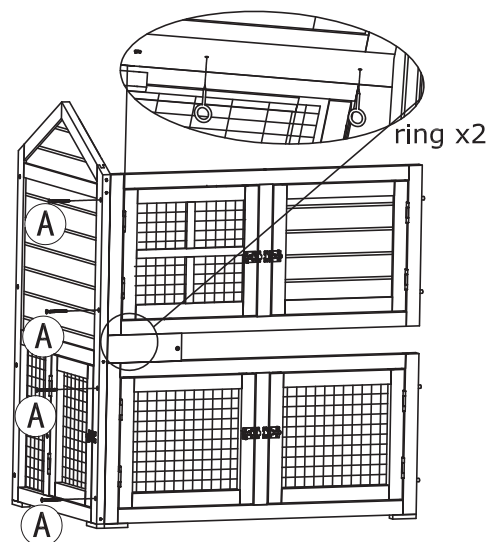

1 x Top and bottom front panel

1 x Top and bottom back panel

1 x Left side panel

1 x Right side panel

1 x Shelf panel

1 x Tray

1 x Partition

1 x Ramp supporting

1 x Ramps

1 x Roofs

1 x Ridge

M3.5X45
9+1

M3.5X35
14+1

M3.5X30
2+1

M3.5X25
4+1

M3.0X16
30+1

5x metal latches

2x ring

All the doors with latches

E X6

1. Fix the metal latches.

ring x2

2. connect the left side panel, the top and bottom front panel then fix the rings.

Art. No. 210051