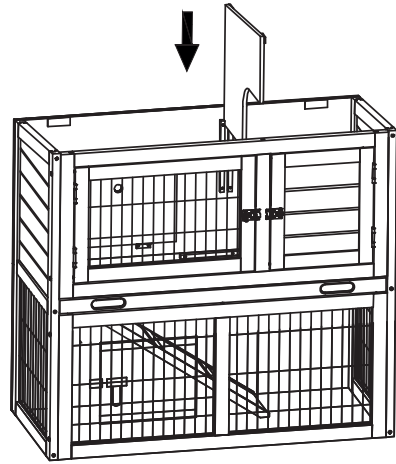

210093 Assembly Instructions

1x top and bottom front panel

1x top and bottom back panel

1x left panel

1x right panel

1x roof

1x tray

1x partition

1x ramp

M3. 5X45
8+1

M3. 5X30
8+1

M3. 0X16
12+1

M3. 0X14
12+1

2 x metal latch

1 x hinge

1. Fix the left panel, top and bottom front panel.

2. Fix the right panel.

3. Fix the top and bottom back panel.

4. Insert the ramp.

5. Insert the tray.

6. Insert the partition.

7. Fix the roof.

8. Fix the hinge.

9. Finish.