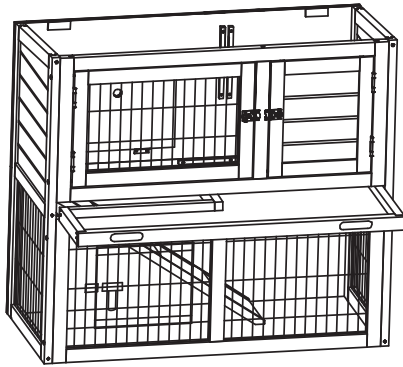

210093 Assembly Instructions

1x top and bottom front panel

1x top and bottom back panel

1x left panel

1x right panel

1x roof

1x tray

1x partition

1x ramp

M3. 5X45
8+1

M3. 5X30
8+1

M3. 0X16
12+1

M3. 0X14
12+1

2 x metal latch

1 x hinge

1. Fix the left panel, top and bottom front panel.

2. Fix the right panel.

3. Fix the top and bottom back panel.

4. Insert the ramp.

5. Insert the tray.

6. Insert the partition.

7. Fix the roof.

8. Fix the hinge.

9. Finish.