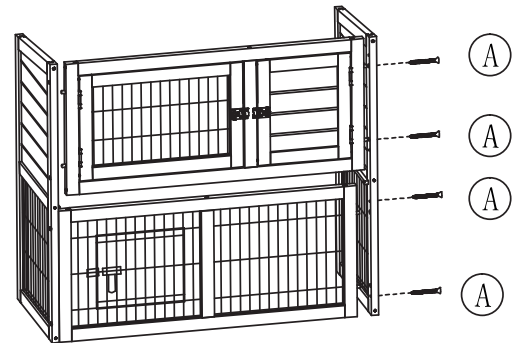

210093 Assembly Instructions

1x top and bottom front panel

1x top and bottom back panel

1x left panel

1x right panel

1x roof

1x tray

1x partition

1x ramp

M3. 5X45
8+1

M3. 5X30
8+1

M3. 0X16
12+1

M3. 0X14
12+1

2 x metal latch

1 x hinge

1. Fix the left panel, top and bottom front panel.

2. Fix the right panel.

3. Fix the top and bottom back panel.

4. Insert the ramp.

5. Insert the tray.

6. Insert the partition.

7. Fix the roof.

8. Fix the hinge.

9. Finish.