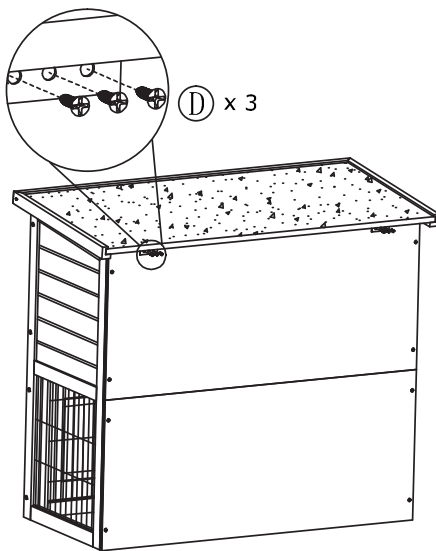

210093 Assembly Instructions

1x top and bottom front panel

1x top and bottom back panel

1x left panel

1x right panel

1x roof

1x tray

1x partition

1x ramp

M3. 5X45
8+1

M3. 5X30
8+1

M3. 0X16
12+1

M3. 0X14
12+1

2 x metal latch

1 x hinge

1. Fix the left panel, top and bottom front panel.

2. Fix the right panel.

3. Fix the top and bottom back panel.

4. Insert the ramp.

5. Insert the tray.

6. Insert the partition.

7. Fix the roof.

8. Fix the hinge.

9. Finish.