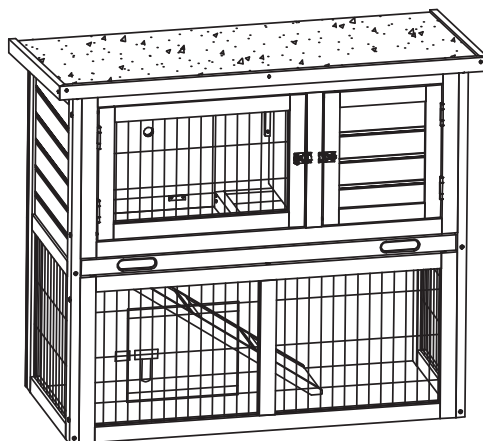

210093 Assembly Instructions

1x top and bottom front panel

1x top and bottom back panel

1x left panel

1x right panel

1x roof

1x tray

1x partition

1x ramp

M3. 5X45
8+1

M3. 5X30
8+1

M3. 0X16
12+1

M3. 0X14
12+1

2 x metal latch

1 x hinge

1. Fix the left panel, top and bottom front panel.

2. Fix the right panel.

3. Fix the top and bottom back panel.

4. Insert the ramp.

5. Insert the tray.

6. Insert the partition.

7. Fix the roof.

8. Fix the hinge.

9. Finish.