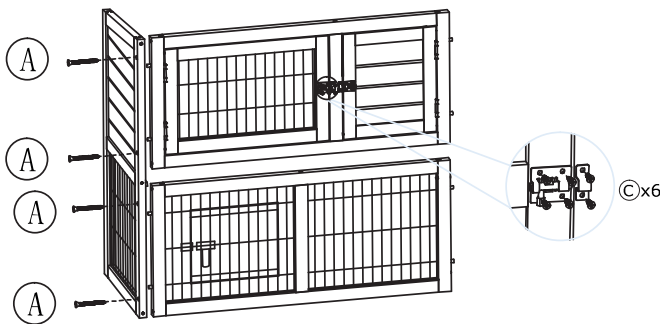

210093 Assembly Instructions

1x top and bottom front panel

1x top and bottom back panel

1x left panel

1x right panel

1x roof

1x tray

1x partition

1x ramp

M3. 5X45
8+1

M3. 5X30
8+1

M3. 0X16
12+1

M3. 0X14
12+1

2 x metal latch

1 x hinge

1. Fix the left panel, top and bottom front panel.

2. Fix the right panel.

3. Fix the top and bottom back panel.

4. Insert the ramp.

5. Insert the tray.

6. Insert the partition.

7. Fix the roof.

8. Fix the hinge.

9. Finish.