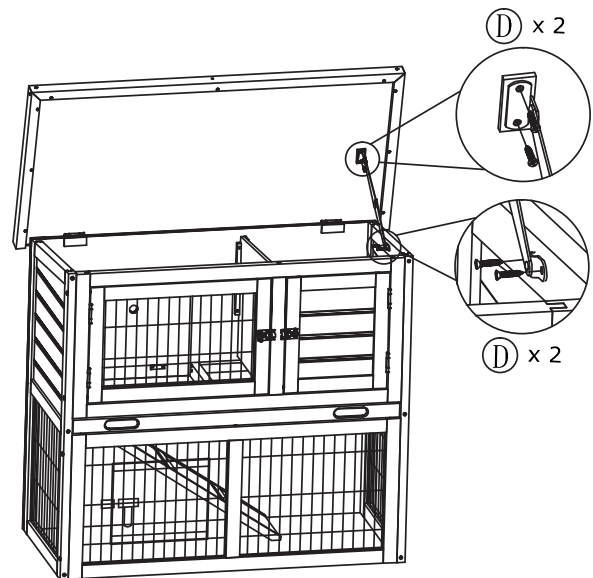

210093 Assembly Instructions

1x top and bottom front panel

1x top and bottom back panel

1x left panel

1x right panel

1x roof

1x tray

1x partition

1x ramp

M3. 5X45
8+1

M3. 5X30
8+1

M3. 0X16
12+1

M3. 0X14
12+1

2 x metal latch

1 x hinge

1. Fix the left panel, top and bottom front panel.

2. Fix the right panel.

3. Fix the top and bottom back panel.

4. Insert the ramp.

5. Insert the tray.

6. Insert the partition.

7. Fix the roof.

8. Fix the hinge.

9. Finish.