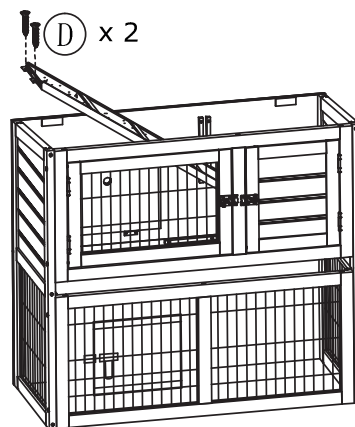

210093 Assembly Instructions

1x top and bottom front panel

1x top and bottom back panel

1x left panel

1x right panel

1x roof

1x tray

1x partition

1x ramp

M3. 5X45
8+1

M3. 5X30
8+1

M3. 0X16
12+1

M3. 0X14
12+1

2 x metal latch

1 x hinge

1. Fix the left panel, top and bottom front panel.

2. Fix the right panel.

3. Fix the top and bottom back panel.

4. Insert the ramp.

5. Insert the tray.

6. Insert the partition.

7. Fix the roof.

8. Fix the hinge.

9. Finish.