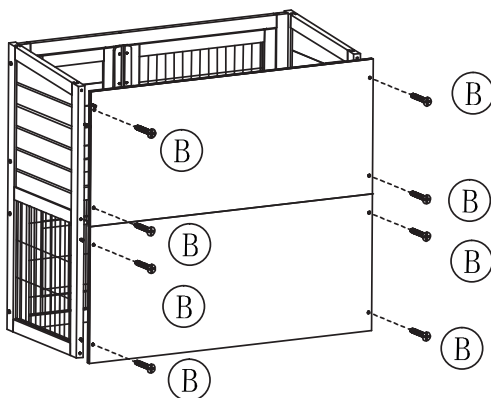

210093 Assembly Instructions

1x top and bottom front panel

1x top and bottom back panel

1x left panel

1x right panel

1x roof

1x tray

1x partition

1x ramp

M3. 5X45
8+1

M3. 5X30
8+1

M3. 0X16
12+1

M3. 0X14
12+1

2 x metal latch

1 x hinge

1. Fix the left panel, top and bottom front panel.

2. Fix the right panel.

3. Fix the top and bottom back panel.

4. Insert the ramp.

5. Insert the tray.

6. Insert the partition.

7. Fix the roof.

8. Fix the hinge.

9. Finish.