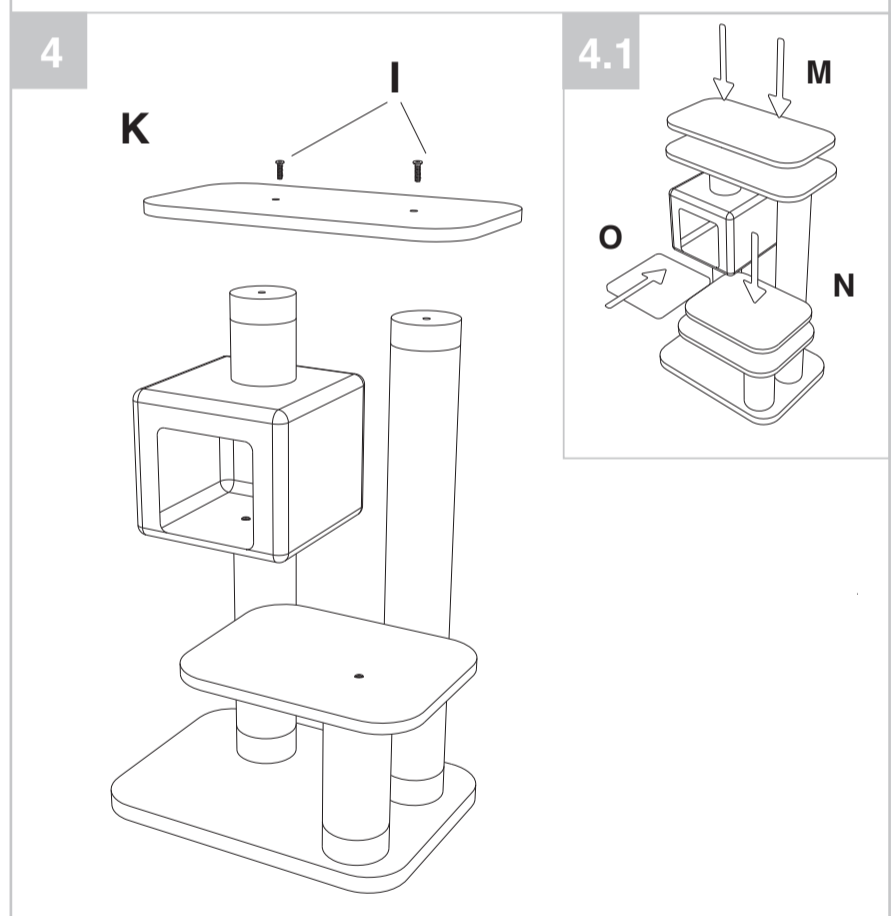

A	1x	 34834-1
B	1x	 34834-2
C	1x	 34834-3
D	1x	 34834-4
E	1x	 34834-5
F	1x	 34834-6
G	1x	 34834-7
H	3x	 18_
I	5x	 18_
J	1x	

Art. No. 5334835

Flamingo Pet Products nv • Hagelberg 14 - 2440 Geel - Belgium • Made in China • www.flamingo.be • FLA_011454_MA

 <p>Graphic dept. Hagelberg 14 2440 Geel</p>	Artwork printing specifications www.flamingo.be	
	<p>B Artwork ref.: FLA_011454_MA • 534835_Kilimanjaro • Size: 210 x 297 mm Date: 21/02/2022 • Created with: INDD-CC • Exported as: PDFX-1a(2001)</p>	
<p>COLOURS  black</p> <p>1</p>	<p>GOEDGEKEURD Door Silvy om 11:03,22-2-22</p>	<p>MATERIAL / FINISHING</p> <p>▶ papier 90g</p>
<p> Do not make any changes on this artwork without consulting your Flamingo purchaser</p>		

K	1x		34834-8
M	1x		34834-9
N	1x		34834-10
O	1x		34834-10

 <p>Graphic dept. Hagelberg 14 2440 Geel</p>	<p>Artwork printing specifications www.flamingo.be</p>	
	<p>B Artwork ref.: FLA_011454_MA • 34204-34835_Kilimanjaro • Size: 210 x 297 mm Date: 21/02/2021 • Created with: INDD-CC • Exported as: PDFX-1a(2001)</p>	
<p>COLOURS  black</p>	<p>1</p> <p style="border: 1px solid green; padding: 2px; display: inline-block;">GOEDGEKEURD Door Silvy om 11:03,22-2-22</p>	<p>MATERIAL / FINISHING</p> <p>▶ papier 90g</p>
<p> Do not make any changes on this artwork without consulting your Flamingo purchaser</p>		