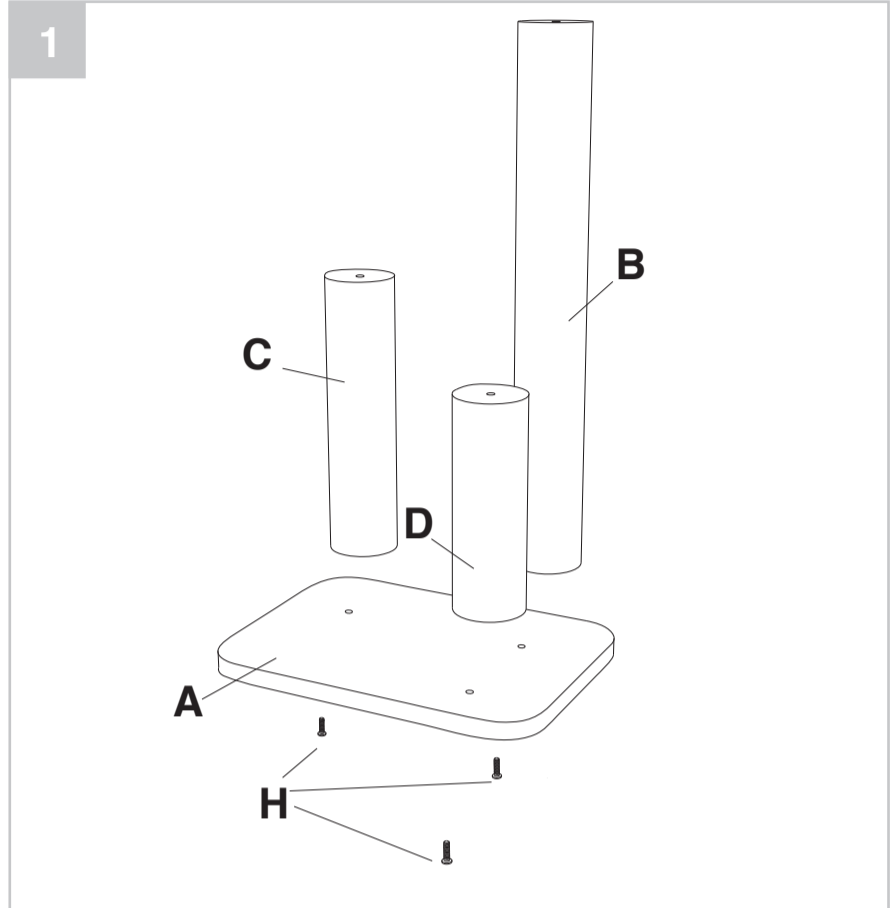

A	1x	 34834-1
B	1x	 34834-2
C	1x	 34834-3
D	1x	 34834-4
E	1x	 34834-5
F	1x	 34834-6
G	1x	 34834-7
H	3x	 18_
I	5x	 18_
J	1x	

Art. No. 5334835

Flamingo Pet Products nv • Hagelberg 14 - 2440 Geel - Belgium • Made in China • www.flamingo.be • FLA_011454_MA

 <p>Graphic dept. Hagelberg 14 2440 Geel</p>	Artwork printing specifications www.flamingo.be	
	<p>B Artwork ref.: FLA_011454_MA • 534835_Kilimanjaro • Size: 210 x 297 mm Date: 21/02/2022 • Created with: INDD-CC • Exported as: PDFX-1a(2001)</p>	
<p>COLOURS  black</p> <p>1</p>	<p>GOEDGEKEURD Door Silvy om 11:03,22-2-22</p>	<p>MATERIAL / FINISHING</p> <p>▶ papier 90g</p>
<p> Do not make any changes on this artwork without consulting your Flamingo purchaser</p>		

K	1x		34834-8
M	1x		34834-9
N	1x		34834-10
O	1x		34834-10

 <p>Graphic dept. Hagelberg 14 2440 Geel</p>	<p>Artwork printing specifications www.flamingo.be</p>	
	<p>B Artwork ref.: FLA_011454_MA • 34204-34835_Kilimanjaro • Size: 210 x 297 mm Date: 21/02/2021 • Created with: INDD-CC • Exported as: PDFX-1a(2001)</p>	
<p>COLOURS  black</p>	<p>1</p> <p style="border: 1px solid green; padding: 2px; display: inline-block;">GOEDGEKEURD Door Silvy om 11:03,22-2-22</p>	<p>MATERIAL / FINISHING</p> <p>▶ papier 90g</p>
<p> Do not make any changes on this artwork without consulting your Flamingo purchaser</p>		