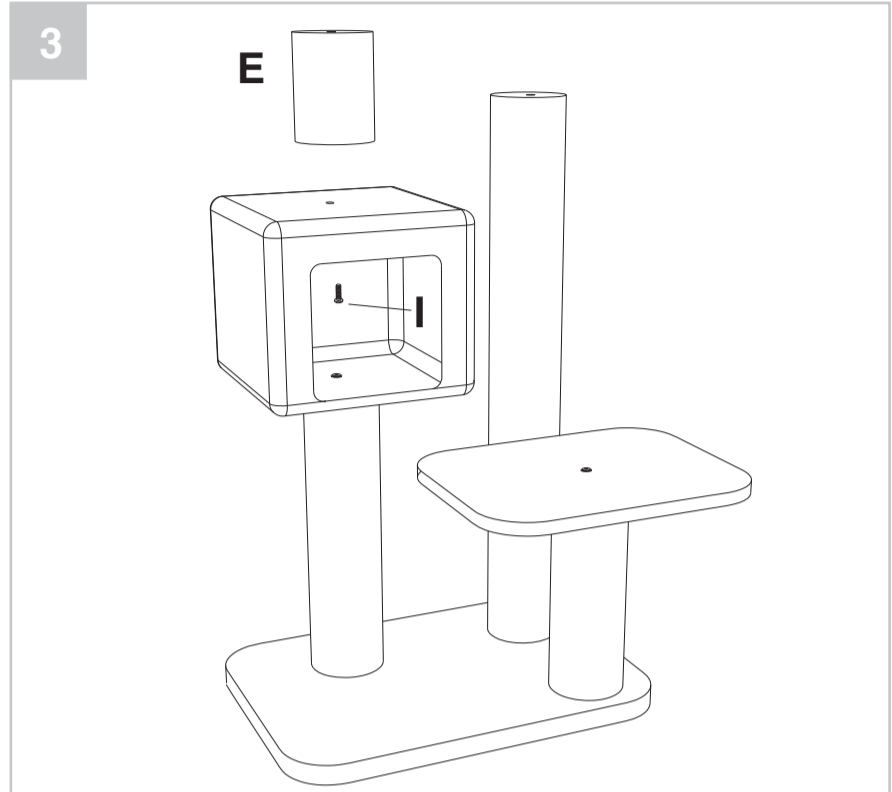

A	1x	 34834-1
B	1x	 34834-2
C	1x	 34834-3
D	1x	 34834-4
E	1x	 34834-5
F	1x	 34834-6
G	1x	 34834-7
H	3x	 18_
I	5x	 18_
J	1x	

Art. No. 5334835

Flamingo Pet Products nv • Hagelberg 14 - 2440 Geel - Belgium • Made in China • www.flamingo.be • FLA_011454_MA

 <p>Graphic dept. Hagelberg 14 2440 Geel</p>	Artwork printing specifications www.flamingo.be	
	<p>B Artwork ref.: FLA_011454_MA • 534835_Kilimanjaro • Size: 210 x 297 mm Date: 21/02/2022 • Created with: INDD-CC • Exported as: PDFX-1a(2001)</p>	
<p>COLOURS  black</p> <p>1</p>	<p>GOEDGEKEURD Door Silvy om 11:03,22-2-22</p>	<p>MATERIAL / FINISHING</p> <p>▶ papier 90g</p>
<p> Do not make any changes on this artwork without consulting your Flamingo purchaser</p>		

K	1x		34834-8
M	1x		34834-9
N	1x		34834-10
O	1x		34834-10

 <p>Graphic dept. Hagelberg 14 2440 Geel</p>	<p>Artwork printing specifications www.flamingo.be</p>	
	<p>B Artwork ref.: FLA_011454_MA • 34204-34835_Kilimanjaro • Size: 210 x 297 mm Date: 21/02/2021 • Created with: INDD-CC • Exported as: PDFX-1a(2001)</p>	
<p>COLOURS  black</p>	<p>1</p> <p style="border: 1px solid green; padding: 2px; display: inline-block;">GOEDGEKEURD Door Silvy om 11:03,22-2-22</p>	<p>MATERIAL / FINISHING</p> <p>▶ papier 90g</p>
<p> Do not make any changes on this artwork without consulting your Flamingo purchaser</p>		