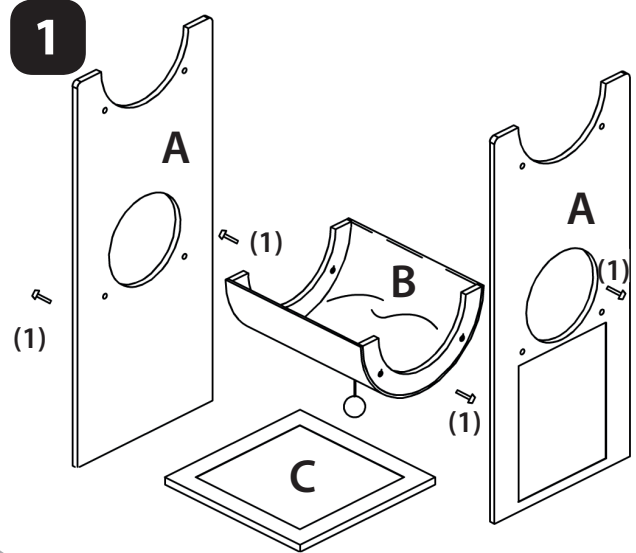

Scratching Tree Bronko Instructions

Art. No. 560556

2

A	2x	 34.5 x 79 x 1.5 cm
B	2x	 34.5 x 32 x 16 cm
C	1x	 34.5 x 34.5 x 1.5 cm
(1)	8x	 D6 x 30 mm