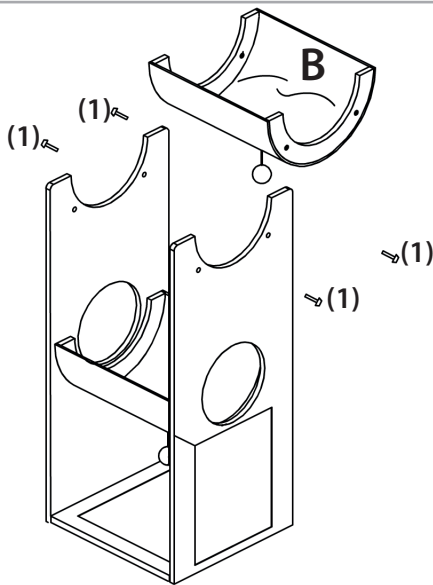

Scratching Tree Bronko Instructions

Art. No. 560556

2

A	2x	 34.5 x 79 x 1.5 cm
B	2x	 34.5 x 32 x 16 cm
C	1x	 34.5 x 34.5 x 1.5 cm
(1)	8x	 D6 x 30 mm