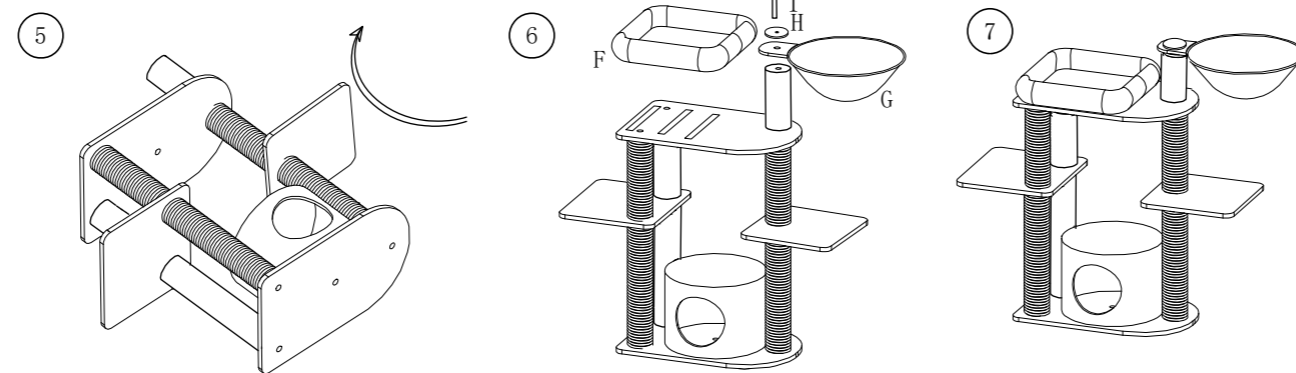

Graphic Dept.
Flamingo
 Pet Products nv
 Hagelberg 14,
 2440 Geel - Belgium
www.flamingo.be

FLA_018642_MA_561794_KRABPAAL FENWAY GRIJS 119x42,5x104CM

Artwork size: **297 x 210 mm**
 Packaging size:
 Date (final): **02/08/2024**
 Material: **Poster, 85 g**

Colours: **+**
 ● Orange Forme
 ● PMS 0000 C
 ● PMS 0000 C
 ● PMS 0000 C
 ● PMS 0000 C
 ● Black

Controlled:
 Finishing: **Matt**

Scratching Tree FENWAY Instructions

Art. No. 561794

- | | | | |
|---------------------|-------------------|-----------------|-----------------|
| 1X 60*39.5*2cm A | 1X 35*39.5*2cm D | 1X D8.5*20cm I | 1X D8*50mm (1) |
| 1X 60*39.5*2cm B | 1X 35*35*2cm E | 1X D8.5*30cm J | 3X D8*40mm (2) |
| 1X D35*28cm C | 1X 45*45*8cm F | 1X D8.5*30cm K | 1X D8*30mm (3) |
| SIZE: 60*39.5*103CM | 1X D40 G | 1X D8.5*30cm L | 4X D8*80mm (4) |
| | 1X D8*2cm H | 2X D8.5*45cm M | 4X D30mm (5) |
| | | 1X D8.5*45cm N | 1X D5MM |