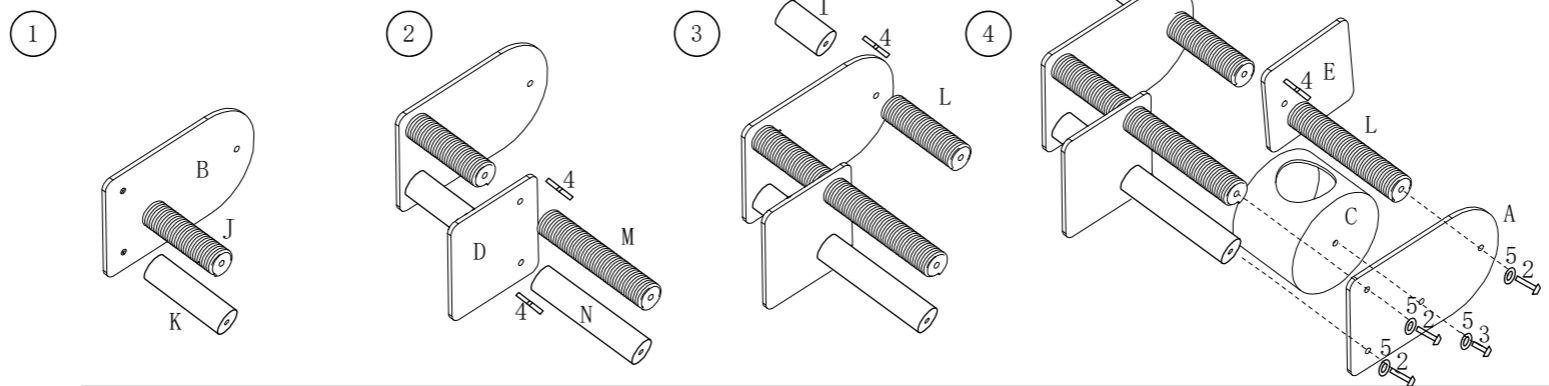

Graphic Dept.
Flamingo
 Pet Products nv
 Hagelberg 14,
 2440 Geel - Belgium
www.flamingo.be

FLA_018642_MA_561794_KRABPAAL FENWAY GRIJS 119x42,5x104CM

Artwork size: **297 x 210 mm**
 Packaging size:
 Date (final): **02/08/2024**
 Material: **Poster, 85 g**

Colours: **+**
 ● Orange Forme
 ● PMS 0000 C
 ● PMS 0000 C
 ● PMS 0000 C
 ● PMS 0000 C
 ● Black

Controlled:
 Finishing: **Matt**

Scratching Tree FENWAY Instructions

Art. No. 561794

- | | | | |
|---------------------|-------------------|-----------------|-----------------|
| 1X 60*39.5*2cm A | 1X 35*39.5*2cm D | 1X D8.5*20cm I | 1X D8*50mm (1) |
| 1X 60*39.5*2cm B | 1X 35*35*2cm E | 1X D8.5*30cm J | 3X D8*40mm (2) |
| 1X D35*28cm C | 1X 45*45*8cm F | 1X D8.5*30cm K | 1X D8*30mm (3) |
| SIZE: 60*39.5*103CM | 1X D40 G | 1X D8.5*30cm L | 4X D8*80mm (4) |
| | 1X D8*2cm H | 2X D8.5*45cm M | 4X D30mm (5) |
| | | 1X D8.5*45cm N | 1X D5MM |